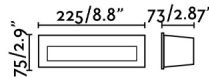

### General characteristics

Fixation	Wall
Type	I
IP	65
voltage	220V-240V
Hertz	50/60Hz
Flush box	Yes
Flush box dimensions	215x65x70mm
Power	8W
Cutting size	215x65mm