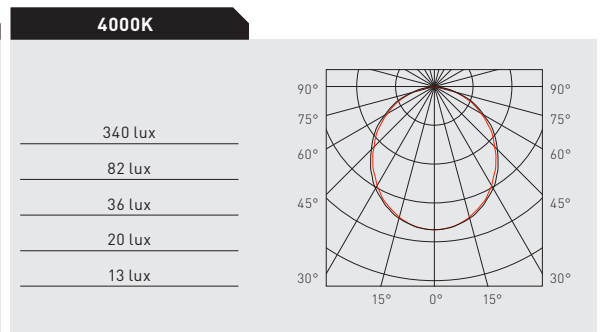

Sleek Line® "M" Milky					
Measures	1679 x 70 x 40 mm				
Weight	2,64 kg				
Power	29W (LO)		51W (HO)		62W (TW)
Color temperatures	3000K	4000K	3000K	4000K	2700K-6500K
Lumens output	2130 lm	2240 lm	4665 lm	4880 lm	5485-5690 lm
Luminaire efficiency	73 lm/W	77 lm/W	91 lm/W	96 lm/W	88 to 91 lm/W

Sleek Line® "S" Microprismatic (UGR<19)					
Measures	1119 x 70 x 40 mm				
Weight	2 kg				
Power	19W (LO)		34W (HO)		42W (TW)
Color temperatures	3000K	4000K	3000K	4000K	2700K-6500K
Lumens output	1600 lm	1680 lm	3590 lm	3760 lm	4220-4380lm
Luminaire efficiency	84 lm/W	88 lm/W	105 lm/W	110 lm/W	100 to 104 lm/W

Sleek Line® "M" Microprismatic (UGR<19)					
Measures	1679 x 70 x 40 mm				
Weight	2,64 kg				
Power	29W (LO)		51W (HO)		62W (TW)
Color temperatures	3000K	4000K	3000K	4000K	2700K-6500K
Lumens output	2395 lm	2520 lm	5385 lm	5635 lm	6325-6570 lm
Luminaire efficiency	82 lm/W	87 lm/W	105 lm/W	110 lm/W	102 to 105 lm/W

**MEASURES  
MEDIDAS**

**Sleek Line®**  
Ceiling mounted  
Adosada a techo

**Sleek Line®**  
Pendant  
Suspensión

**LIGHT DISTRIBUTION CURVES  
FOTOMETRÍAS**

**Sleek Line® "S" milky**

**34W**

3000K	4000K
311 lux	340 lux
78 lux	82 lux
35 lux	36 lux
19 lux	20 lux
12 lux	13 lux