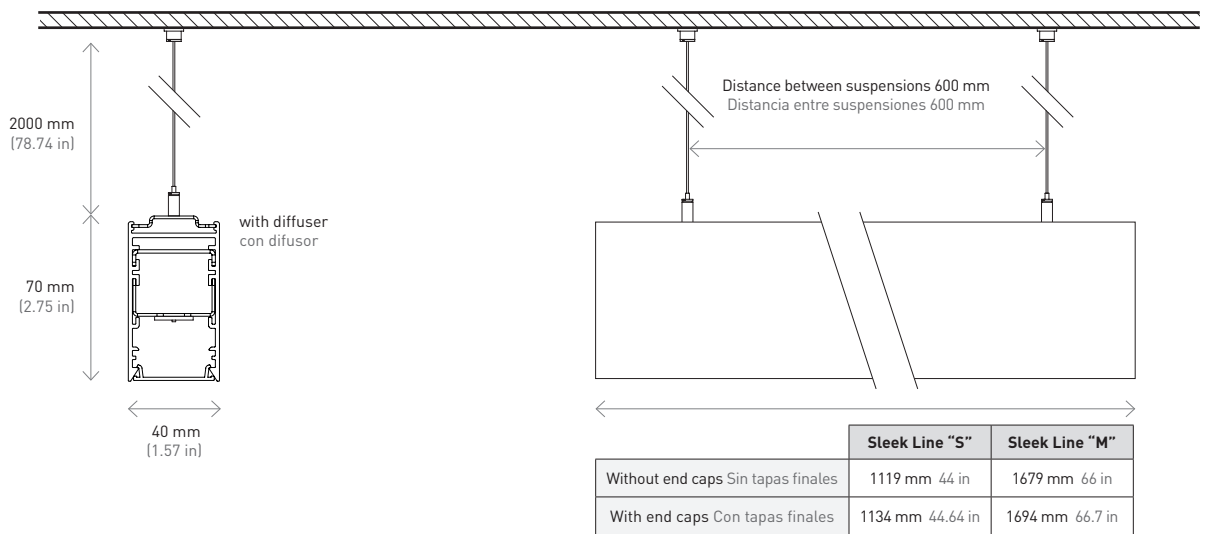

Sleek Line® "M" Milky					
Measures	1679 x 70 x 40 mm				
Weight	2,64 kg				
Power	29W (LO)		51W (HO)		62W (TW)
Color temperatures	3000K	4000K	3000K	4000K	2700K-6500K
Lumens output	2130 lm	2240 lm	4665 lm	4880 lm	5485-5690 lm
Luminaire efficiency	73 lm/W	77 lm/W	91 lm/W	96 lm/W	88 to 91 lm/W

Sleek Line® "S" Microprismatic (UGR<19)					
Measures	1119 x 70 x 40 mm				
Weight	2 kg				
Power	19W (LO)		34W (HO)		42W (TW)
Color temperatures	3000K	4000K	3000K	4000K	2700K-6500K
Lumens output	1600 lm	1680 lm	3590 lm	3760 lm	4220-4380lm
Luminaire efficiency	84 lm/W	88 lm/W	105 lm/W	110 lm/W	100 to 104 lm/W

Sleek Line® "M" Microprismatic (UGR<19)					
Measures	1679 x 70 x 40 mm				
Weight	2,64 kg				
Power	29W (LO)		51W (HO)		62W (TW)
Color temperatures	3000K	4000K	3000K	4000K	2700K-6500K
Lumens output	2395 lm	2520 lm	5385 lm	5635 lm	6325-6570 lm
Luminaire efficiency	82 lm/W	87 lm/W	105 lm/W	110 lm/W	102 to 105 lm/W

**MEASURES  
MEDIDAS**

**Sleek Line®**  
Ceiling mounted  
Adosada a techo

**Sleek Line®**  
Pendant  
Suspensión

**LIGHT DISTRIBUTION CURVES  
FOTOMETRÍAS**

**Sleek Line® "S" milky**

**34W**

3000K	4000K
311 lux	340 lux
78 lux	82 lux
35 lux	36 lux
19 lux	20 lux
12 lux	13 lux