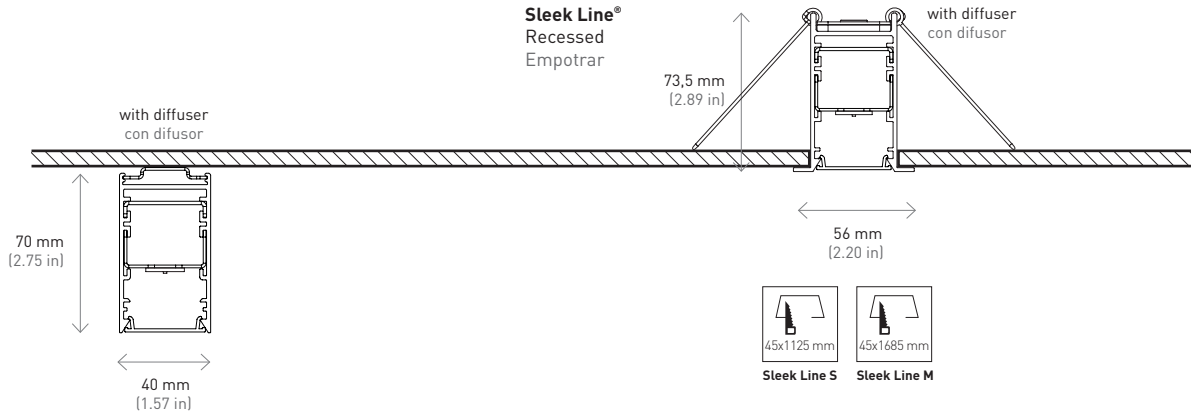

**MEASURES
MEDIDAS**

Sleek Line®
Ceiling mounted
Adosada a techo