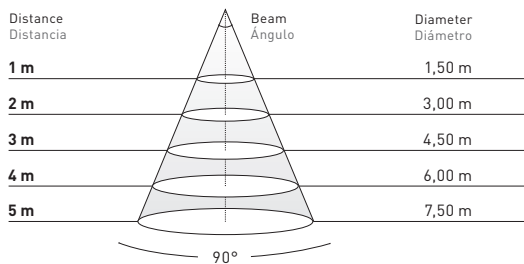

Sleek Line® "S" microprismatic

34W