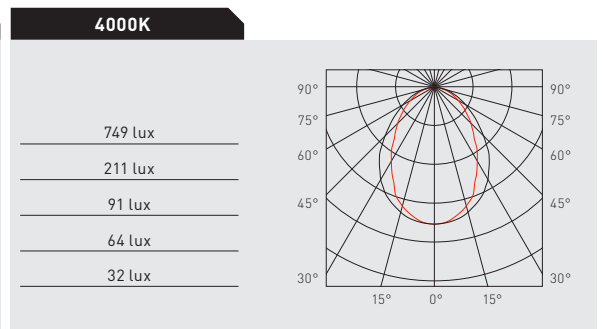

3000K	4000K
717 lux	749 lux
179 lux	211 lux
80 lux	91 lux
45 lux	64 lux
29 lux	32 lux