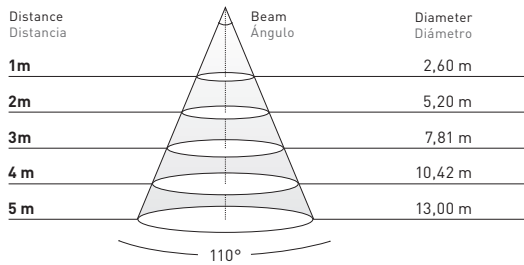

Sleek Line® "M" Milky					
Measures	1679 x 70 x 40 mm				
Weight	2,64 kg				
Power	29W (LO)		51W (HO)		62W (TW)
Color temperatures	3000K	4000K	3000K	4000K	2700K-6500K
Lumens output	2130 lm	2240 lm	4665 lm	4880 lm	5485-5690 lm
Luminaire efficiency	73 lm/W	77 lm/W	91 lm/W	96 lm/W	88 to 91 lm/W

Sleek Line® "S" Microprismatic (UGR<19)					
Measures	1119 x 70 x 40 mm				
Weight	2 kg				
Power	19W (LO)		34W (HO)		42W (TW)
Color temperatures	3000K	4000K	3000K	4000K	2700K-6500K
Lumens output	1600 lm	1680 lm	3590 lm	3760 lm	4220-4380lm
Luminaire efficiency	84 lm/W	88 lm/W	105 lm/W	110 lm/W	100 to 104 lm/W

Sleek Line® "M" Microprismatic (UGR<19)					
Measures	1679 x 70 x 40 mm				
Weight	2,64 kg				
Power	29W (LO)		51W (HO)		62W (TW)
Color temperatures	3000K	4000K	3000K	4000K	2700K-6500K
Lumens output	2395 lm	2520 lm	5385 lm	5635 lm	6325-6570 lm
Luminaire efficiency	82 lm/W	87 lm/W	105 lm/W	110 lm/W	102 to 105 lm/W

**MEASURES  
MEDIDAS**

**Sleek Line®**  
Ceiling mounted  
Adosada a techo

**Sleek Line®**  
Pendant  
Suspensión

**LIGHT DISTRIBUTION CURVES  
FOTOMETRÍAS**

**Sleek Line® "S" milky**

**34W**

3000K	4000K
311 lux	340 lux
78 lux	82 lux
35 lux	36 lux
19 lux	20 lux
12 lux	13 lux