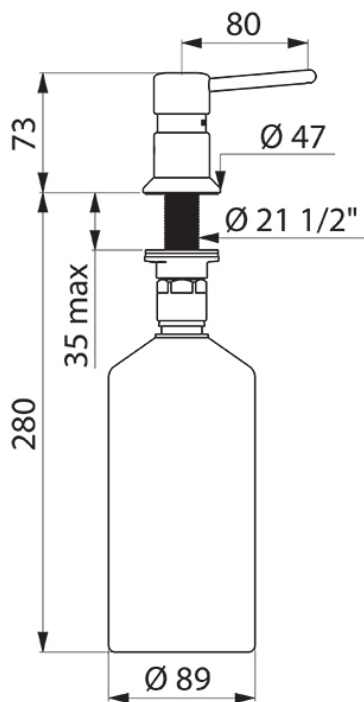

MODEL:

Delabie DLB-1458016

DELABIE

Soap Dispenser with 1 litre bottle, STRAIGHT spout, L. 80mm

FEATURES & BENEFITS

- Chrome-plated solid brass
- Allen screw fitting prevents vandalism.
- Filled up from the top (by unscrewing the upper part) or from the lower part (by unscrewing the bottle).

Dimensions are in millimeters. If a Cad file is required please visit www.mechline.com.

MECHLINE DEVELOPMENTS LIMITED

Tel: +44 (0)1908 261511 | Email: info@mechline.com | Web: www.mechline.com