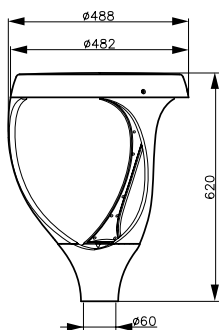

Operating and Electrical	
Input Voltage	110 to 277 V
Input Frequency	50 to 60 Hz
Power Factor (Min)	0.95
Controls and Dimming	
Dimmable	No
Mechanical and Housing	
Housing Material	Aluminum
Optical cover/lens material	Tempered glass
Mounting device	Post-top for diameter 60 mm
Optical cover/lens finish	Clear
Overall height	620 mm
Overall diameter	488 mm
Color	Gray
Approval and Application	
Ingress protection code	IP65 [Dust penetration-protected, jet-proof]
Mech. impact protection code	IK08 [5 J vandal-protected]

Application Conditions

Ambient temperature range	-40 to +50 °C
---------------------------	---------------

Product Data

Full product code	911401727442
Order product name	BDP461 LED33 WW 110-277V TS
Order code	911401727442
Numerator - Quantity Per Pack	1
Numerator - Packs per outer box	1
Material Nr. (12NC)	911401727442
Net Weight (Piece)	10.649 kg

Dimensional drawing

BDP461 LED33 WW 110-277V TS