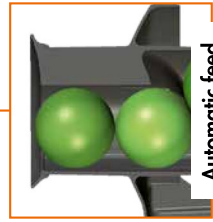

PERFORMANCE

Automatic feed hopper for continuous, effortless extraction