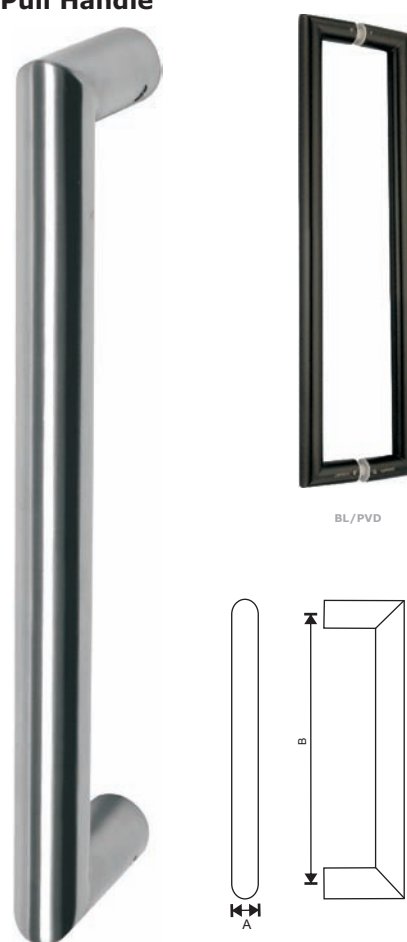

**D Pull Handle**

Ref. No.	Size(A x B)
● PHS001	: 16 x 225mm
● PHS002	: 16 x 300mm
● PHS101	: 19 x 150mm
● PHS102	: 19 x 225mm
● PHS103	: 19 x 300mm
● PHS104	: 19 x 400mm
● PHS110	: 22 x 225mm
● PHS111	: 22 x 300mm
● PHS112	: 22 x 400mm
● PHS121	: 25 x 300mm
● PHS122	: 25 x 450mm
● PHS123	: 25 x 600mm
● PHS130	: 32 x 300mm
● PHS131	: 32 x 450mm
● PHS132	: 32 x 600mm
● PHS133	: 32 x 900mm
● PHS134	: 32x1200mm

**Mitred Pull Handle**

Ref. No.	Size(A x B)
● PHS201	: 19 x 150mm
● PHS202	: 19 x 225mm
● PHS203	: 19 x 300mm
● PHS221	: 25 x 300mm
● PHS222	: 25 x 600mm
● PHS231	: 32 x 600mm
● PHS232	: 32 x 750mm
● PHS233	: 32 x 900mm

**Finish: SSS, PSS, BL/PVD, SB/PVD**