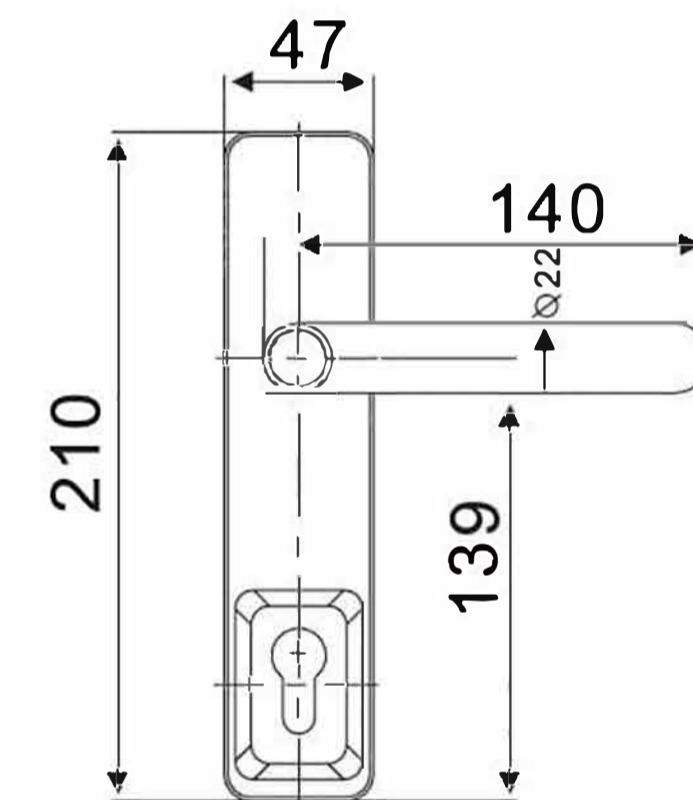

**EAD230****EAD231**

- Available in SS grade304
- Suitable for 45mm single cylinder, that can be keyed alike or master keyed
- Fire rated for use on timber and steel doors
- Supplied with spindle for doors between 40 & 65mm wide