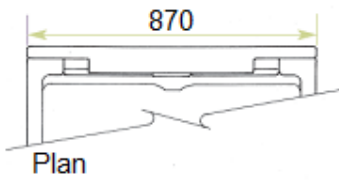

SANIPEXFZE

HORIZONTAL BABY CHANGING UNIT WHITE

DBC-BC100EH

SFZE-Q-000236925

Area : BABY CHANGING STATION

WHITE

TECHNICAL DATASHEET

TECHNICAL DRAWING

PRODUCT INFORMATION

Brand	DOLPHIN
Range	ACCESSORY
Product code	DBC-BC100EH
Finish/Colour	WHITE
Product type	BABY CHANGING STATION
Material	POLYPROPYLENE
SURFACE MOUNTED	
PROJECTION OPEN 446; CLOSED 100MM	
W X D X H: 870 X 446 X 390	