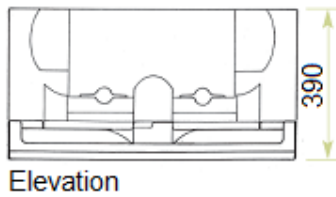

SANIPEXFZE

HORIZONTAL BABY CHANGING UNIT WHITE

DBC-BC100EH

SFZE-Q-000236925

Area : BABY CHANGING STATION

WHITE

TECHNICAL DATASHEET

TECHNICAL DRAWING

PRODUCT INFORMATION

Brand	DOLPHIN
Range	ACCESSORY
Product code	DBC-BC100EH
Finish/Colour	WHITE
Product type	BABY CHANGING STATION
Material	POLYPROPYLENE
SURFACE MOUNTED	
PROJECTION OPEN 446; CLOSED 100MM	
W X D X H: 870 X 446 X 390	