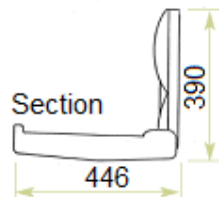

SANIPEXFZE

HORIZONTAL BABY CHANGING UNIT WHITE

DBC-BC100EH

SFZE-Q-000236925

Area : BABY CHANGING STATION

WHITE

TECHNICAL DATASHEET

TECHNICAL DRAWING

PRODUCT INFORMATION

Brand	DOLPHIN
Range	ACCESSORY
Product code	DBC-BC100EH
Finish/Colour	WHITE
Product type	BABY CHANGING STATION
Material	POLYPROPYLENE
SURFACE MOUNTED	
PROJECTION OPEN 446; CLOSED 100MM	
W X D X H: 870 X 446 X 390	