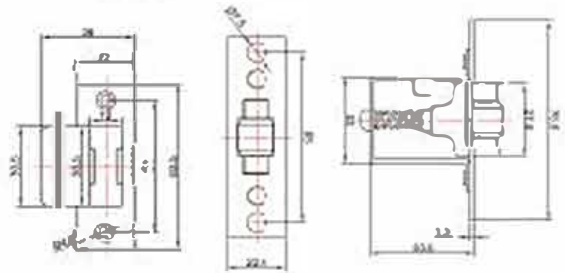

WCD0025 - WC Deadbolt

Finish: SSS

- Follower 8mm

ARL452 - Heavy Duty Roller Latch

Finish: SSS

- Roller latch not lockable
- 22mm forend width for flush doors

DSB460 - Security Bolt

Finish: SSS

- Supplied with one key
- Security bolt key available separately

EBC3995 - Converter

- Supplied to change europrofile to WC