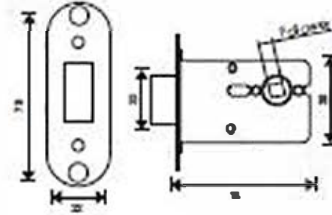

WCD0025 - WC Deadbolt

Finish: SSS

- Follower 8mm

ARL452 - Heavy Duty Roller Latch

Finish: SSS

- Roller latch not lockable
- 22mm forend width for flush doors

DSB460 - Security Bolt

Finish: SSS

- Supplied with one key
- Security bolt key available separately

EBC3995 - Converter

- Supplied to change europrofile to WC