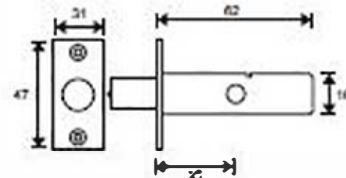

WCD0025 - WC Deadbolt

Finish: SSS

- Follower 8mm

ARL452 - Heavy Duty Roller Latch

Finish: SSS

- Roller latch not lockable
- 22mm forend width for flush doors

DSB460 - Security Bolt

Finish: SSS

- Supplied with one key
- Security bolt key available separately

EBC3995 - Converter

- Supplied to change europrofile to WC