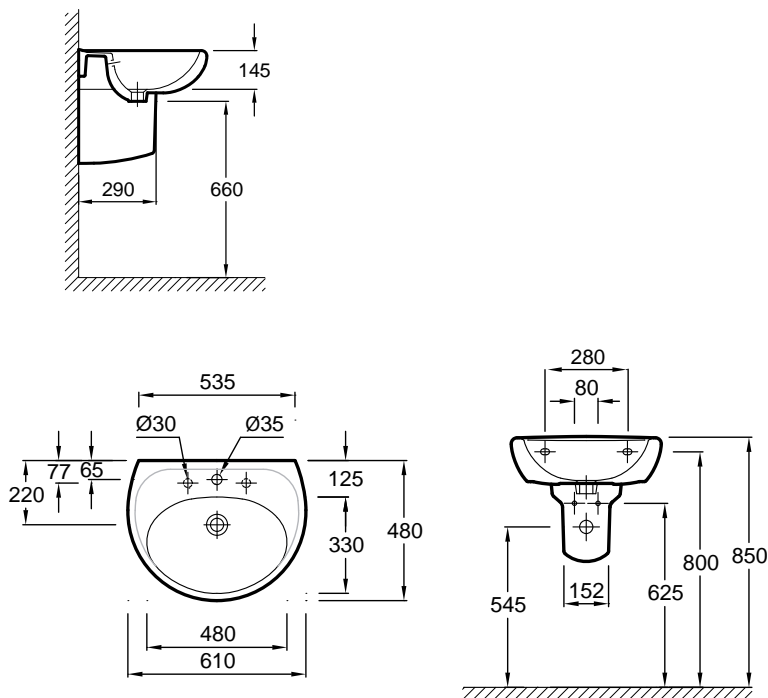

Brive 610 mm washbasin

Soft lines and rounded shapes make this an ideal product for the modern bathroom. The Brive range offers simple, clean, contemporary design and exceptional value for money.

Product **15536K** Brive washbasin 610 x 480 mm, 1 tap hole

Colours/finishes White (-00)

Material Vitreous China

Weight (kg) 14.3

Complimentary items **19085D-00** Odela/Patio semi-pedestal

Design linked items Brive sanitaryware
Patio bath

To order, please use the product code and add the colour/finish reference, eg. -00 for white.

All measurements shown are in millimetres.
Sizes are approximate.